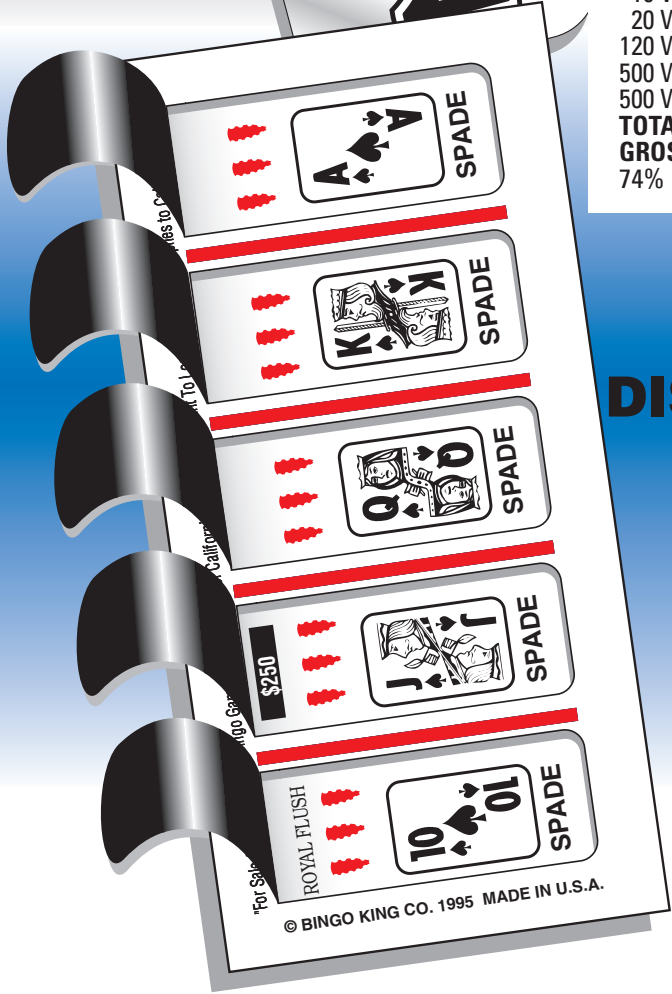

QUARTER STUD™

QUARTER STUD / 25¢ / No. 50895R

Takes In: 6540 @ .25.....\$1635.00

Pays Out:

2 Winners @ \$250.00.....	\$500.00
2 Winners @ \$100.00.....	\$200.00
2 Winners @ \$ 25.00.....	\$ 50.00
8 Winners @ \$ 10.00.....	\$ 80.00
10 Winners @ \$ 5.00.....	\$ 50.00
20 Winners @ \$ 1.00.....	\$ 20.00
120 Winners @ \$.50.....	\$ 60.00
500 Winners @ \$.25.....	\$125.00
500 Winners @ \$.25.....	\$125.00
TOTAL PAY OUT:.....	\$1210.00
GROSS PROFIT:.....	\$425.00

74% pay out • 26% profit • 1 dl/case

**CALL
YOUR
DISTRIBUTOR
FOR
DETAILS
TODAY!**

QUARTER STUD™ 25¢

ROYAL FLUSH	\$250	25¢
	2 WINNERS	
STRAIGHT FLUSH	\$100	
	2 WINNERS	
FOUR OF A KIND	\$25	
	2 WINNERS	
FULL HOUSE	\$10	
	8 WINNERS	
FLUSH	\$5	
	10 WINNERS	
STRAIGHT	\$1	
	20 WINNERS	
3 OF A KIND	50¢	
	120 WINNERS	
2 PAIR	25¢	
	500 WINNERS	
1 PAIR	25¢	
	500 WINNERS	