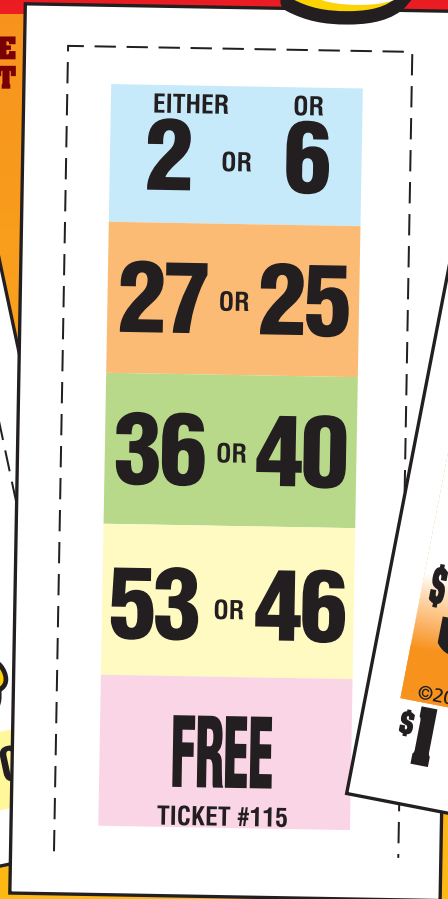

Bingo Bulldogs™

TAKE A BITE
OUT OF THIS
FUN NEW GAME!

SAMPLE
DAB TICKET

SAMPLE
INSTANT
WINNER

BINGO BULLDOGS / \$1 / No. BB260T
 Takes In: 260 @ 1.00.....\$260.00
 Pays Out:

| DAB | |
|-----------------------------|-----------------|
| 1 Win @ \$150.00..... | \$150.00 |
| INSTANT | |
| 1 Win @ \$10.00..... | \$ 10.00 |
| 1 Win @ \$ 5.00..... | \$ 5.00 |
| 2 Win @ \$ 2.00..... | \$ 4.00 |
| 11 Win @ \$ 1.00..... | \$ 11.00 |
| TOTAL PAY OUT: | \$180.00 |
| GROSS PROFIT: | \$80.00 |

69% pay out • 31% profit • 24 dls/case
130 HOLD TICKETS

BINGO BULLDOGS / \$1 / No. BB260TA
 Takes In: 260 @ 1.00.....\$260.00
 Pays Out:

| DAB | |
|-----------------------------|-----------------|
| 1 Win @ \$150.00..... | \$150.00 |
| INSTANT | |
| 1 Win @ \$ 5.00..... | \$ 5.00 |
| 1 Win @ \$ 3.00..... | \$ 3.00 |
| 2 Win @ \$ 2.00..... | \$ 4.00 |
| 11 Win @ \$ 1.00..... | \$ 11.00 |
| TOTAL PAY OUT: | \$173.00 |
| GROSS PROFIT: | \$87.00 |